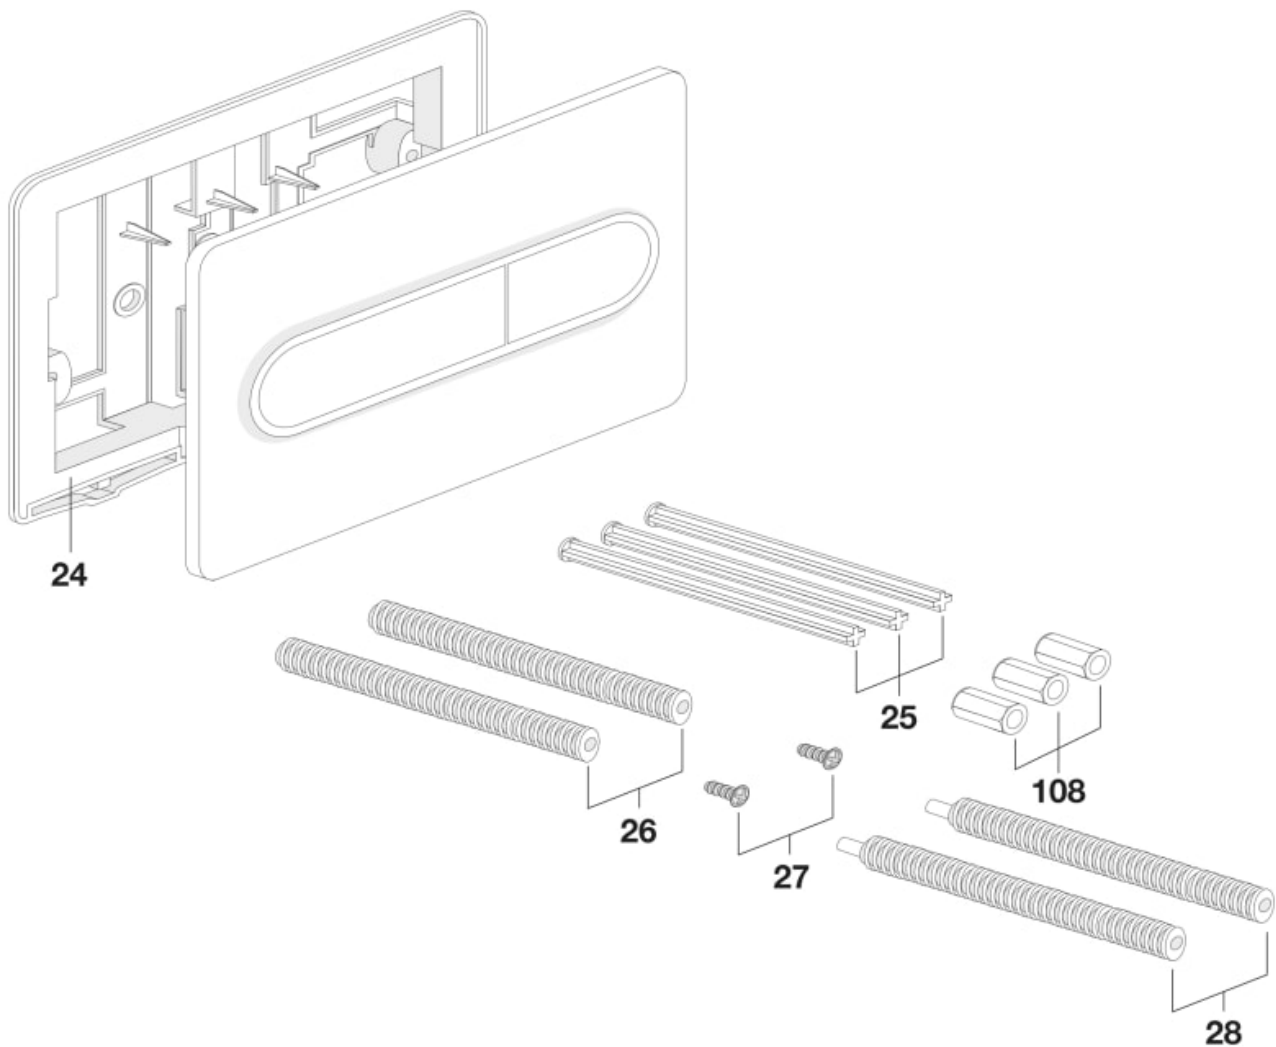

IN-WALL

PL1 DUAL - Dual flush operating plate for concealed cistern

DIMENSIONS

Length 250 mm
Height 160 mm

COLOURS AND FINISHES

0 White

SPARE-PARTS